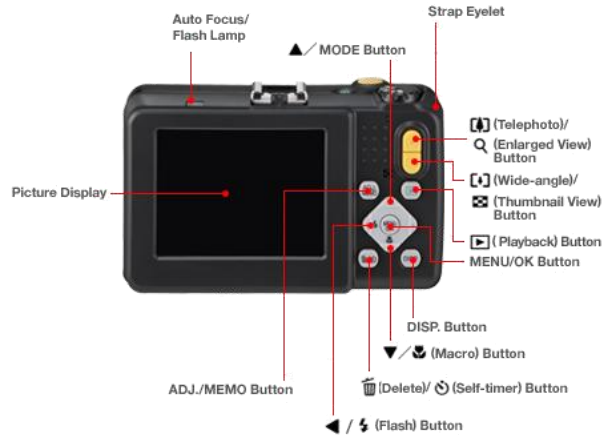

A purpose-built rubberized and waterproof body provides the perfect combination of ruggedized and superior technology

G700SE's Advantages:

- **Data embedded in image files**
  - JPEG image files contain all standard data points plus additional mission specific data.
- **Security enabled / password protected**
  - Prohibiting unauthorized use
  - Data protection
- **JIS/IEC waterproof grade 8**
  - Waterproof build, able to withstand depths of 5 meters. (approx 15ft)
- **JIS/IEC dustproof grade 6**
- **2m impact-resistant**
  - Tough, durable design ideal for rugged environments
  - Shock Proof
- **Chemical resistance (Ethanol or Sodium hypochlorite)**
  - Disinfect and clean the camera
- **WAAS enabled GPS**
  - Enables location accuracy to within 1-5m
- **Laser rangefinder compatible**
  - Displays Rangefinder data on the camera screen / captures range data into JPEG file
- **Wireless Capability**
- **High-end GPS Accuracy with the new SE-7**
  - Consistent accuracy in sub 3m range.

G700SE Specifications:

- 12 million effective pixels
- 3.0" LCD viewing screen
- Compatible with commercially available 37 mm lens filters
- Powerful built-in flash
- Electronic vibration correction
- Large buttons and dials
- 1cm macro photography
- 5x internal optical zoom
- Rechargeable battery

GP-1

- GPS accurate to approx. 5m
- Compass accurate to +/- 6°
- Water and Dust resistant
- WAAS enabled

SE-7

- GPS accurate to approx. 1-5m
- Simultaneous input from Laser Range Finders.
- WAAS enabled

RICOH Dynamic Capture

www.ricohdc.com

RICOH
imagine. change.