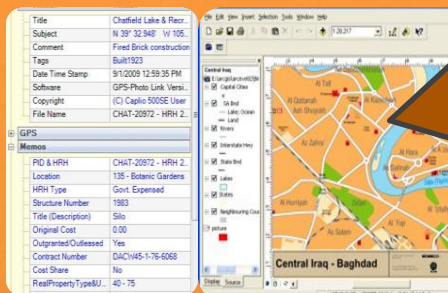

### Prepare

Prepare the camera with memo data. Use a Laser Range Finder along with the SE-7 unit for increased accuracy.

### Capture

Capture and store camera or object location, upload indexed images to databases for easy dissemination

### Deliver

Utilize integrated mapping software to deliver accurate data rich analysis in support of your mission.