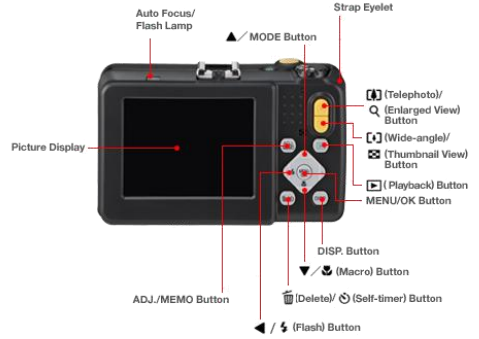

## Dynamic Capture

Images and Data in a rugged environment - documented with simplified workflows.

- GPS accessory
- Rangefinder compatible
- Expanded Memo Data
- Barcode reader
- Wireless capability

Back up documentation for Government compliance and regulation.

- Daily routine documentation of equipment and work sites
- Safety image data of equipment( Including Geo mapping applications)

Ricoh G700SE with SE-7 or GP-1 GPS Unit

Pentax WG-2 with GPS Unit  
(Does not scan barcodes)

The G700SE provides unmatched simplicity and durability to streamline your workflow.

**G700SE's Advantages:**

- **Data capturing embedded to images**
  - When images are uploaded, Memo Data is embedded. Additional information is available for viewing.
- **Security enabled password protected**
  - Prohibiting unauthorized use
  - Data protection
- **JIS/IEC waterproof grade 8**
  - Waterproof build, able to withstand depths of 5 meters. (approx 15ft)
- **JIS/IEC dustproof grade 6**
- **2m impact-resistant**
  - Tough, durable design ideal for rugged environments
  - Shock Proof
- **Chemical resistance (Ethanol or Sodium hypochlorite)**
  - Disinfect and clean the camera
- **GP-1 + WAAS**
  - Enables location accuracy to within 5m
- **Laser rangefinder compatible**
- **Wireless Capability**
- **Internal CCD Barcode reader**
- **High-end GPS Accuracy with the new SE-7**
  - Consistent accuracy in sub 3m range.

**G700SE Specifications:**

- 12 million effective pixels
- 3.0" LCD viewing screen
- Compatible with commercially available 37 mm lens filters
- Powerful built-in flash
- Electronic vibration correction
- Large buttons and dials
- 1cm macro photography
- 5x internal optical zoom
- Rechargeable battery