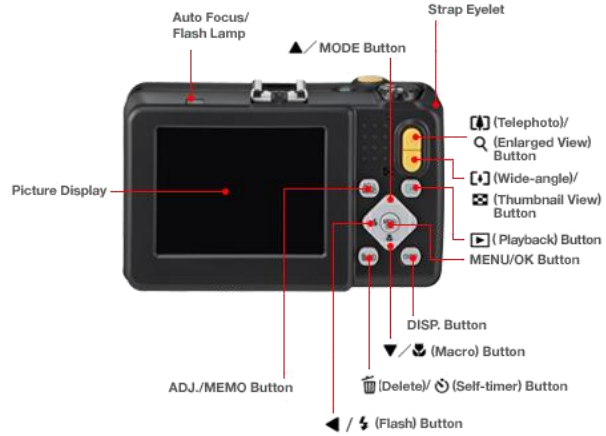

## Dynamic Capture

Ricoh G700SE with GP-1 or SE-7 GPS Unit

Capture images and data in a rugged environment - documented with simplified workflows.

- GPS accessory
- Rangefinder compatible
- Expanded Memo Data
- Barcode reader
- Wireless capability

The G700SE provides unmatched simplicity and durability to streamline your workflow.

**G700SE's Advantages:**

- **Data capturing embedded to images**
  - When images are uploaded, Memo Data is embedded. Additional information is available for viewing.
- **Security enabled password protected**
  - Prohibiting unauthorized use
  - Data protection
- **JIS/IEC waterproof grade 8**
  - Waterproof build, able to withstand depths of 5 meters. (approx 15ft)
- **JIS/IEC dustproof grade 6**
- **2m impact-resistant**
  - Tough, durable design ideal for rugged environments
  - Shock Proof
- **Chemical resistance (Ethanol or Sodium hypochlorite)**
  - Disinfect and clean the camera
- **GP-1 + WAAS**
  - Enables location accuracy to within 5m
- **Laser rangefinder compatible**
- **Wireless Capability**
- **Internal CCD Barcode reader**

***G700SE Specifications:***

- 12 million effective pixels
- 3.0" LCD viewing screen
- Compatible with commercially available 37 mm lens filters
- Powerful built-in flash
- Electronic vibration correction
- Large buttons and dials
- 1cm macro photography
- 5x internal optical zoom
- Rechargeable battery