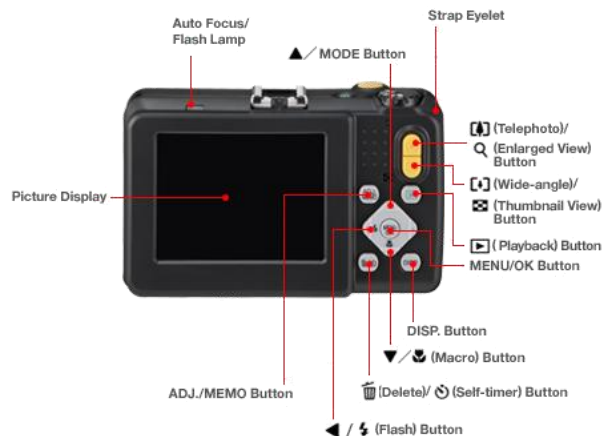

### Capture

Take multiple pictures of vehicles. Update the data if needed.

### Deliver

Upload images and data wirelessly or direct. Files can be processed and delivered to vehicle management system with no further human interaction

### **G700SE's Advantages:**

- **Scans barcodes**
  - Allows for direct image tagging for specific parts.
- **Wireless upload capability**
- **Data capturing embedded to images**
  - When images are uploaded, Memo Data is embedded and additional information is available for viewing.
- **Security enabled password protected**
  - Reduce theft and patient privacy infringement with SD WORM Card compatibility.
- **JIS/IEC waterproof grade 8**
  - Waterproof build, able to withstand depths of 5 meters. (approx 15ft)
- **JIS/IEC dustproof grade 6**
- **2m impact-resistant**
  - Tough, durable design allows for worry free accidents and drops.
- **Macro Shooting**
  - 1cm close up shooting capability with quick auto focusing.
- **CCD barcode reader inside the camera**
  - BR-1 is also available for higher precision and accuracy
- **Automatic accurate aperture adjustments**